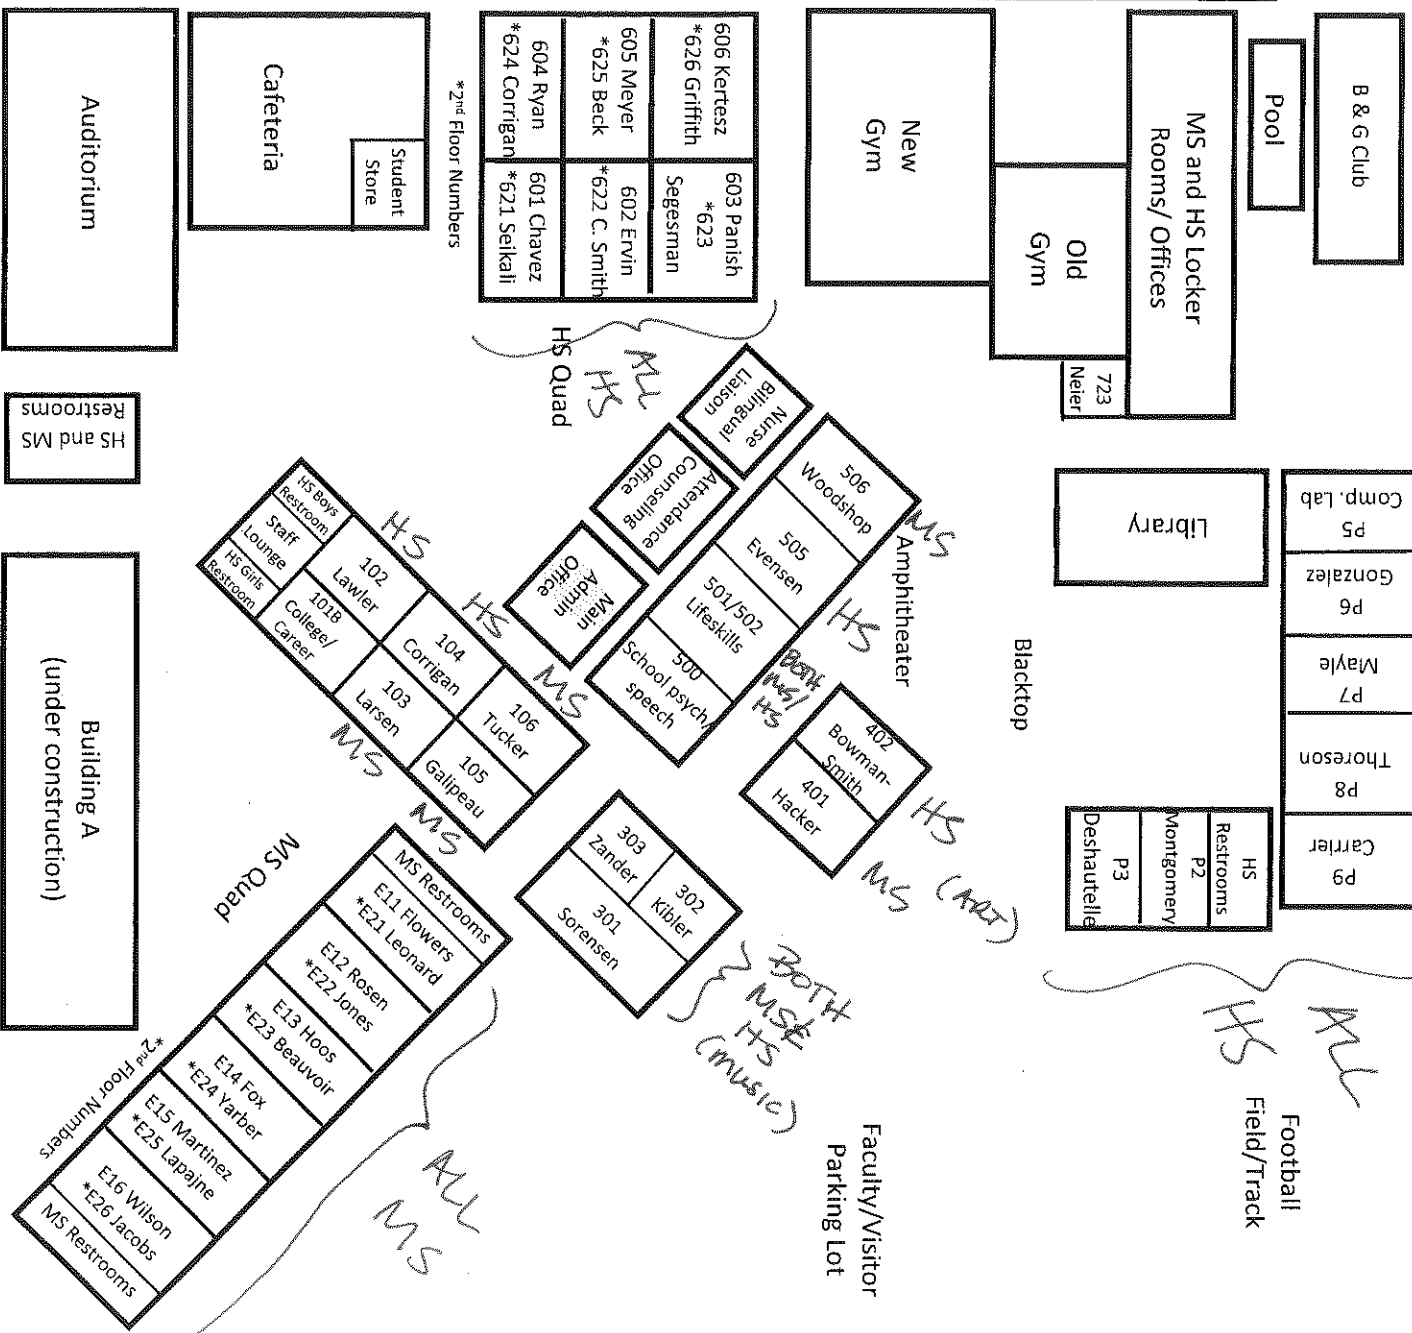

## Campus Map

Student  
Parking  
Lot

HS Restrooms	B & G Club	Costalupes	C4 Scoffie	C3 Mckenzie	C2 Murawski	C1 Auer
--------------	------------	------------	---------------	----------------	----------------	------------

HS HS MS  
*both MS HS*  
 HS

Grass Area

C16 Piana	C17 Stowell	C18 Stowell	C19 Stowell
C20 HS Extra Room	C21 Siegel	C22 D. Lambert	C23 Meeting Space

## Driveway

Morning View Drive