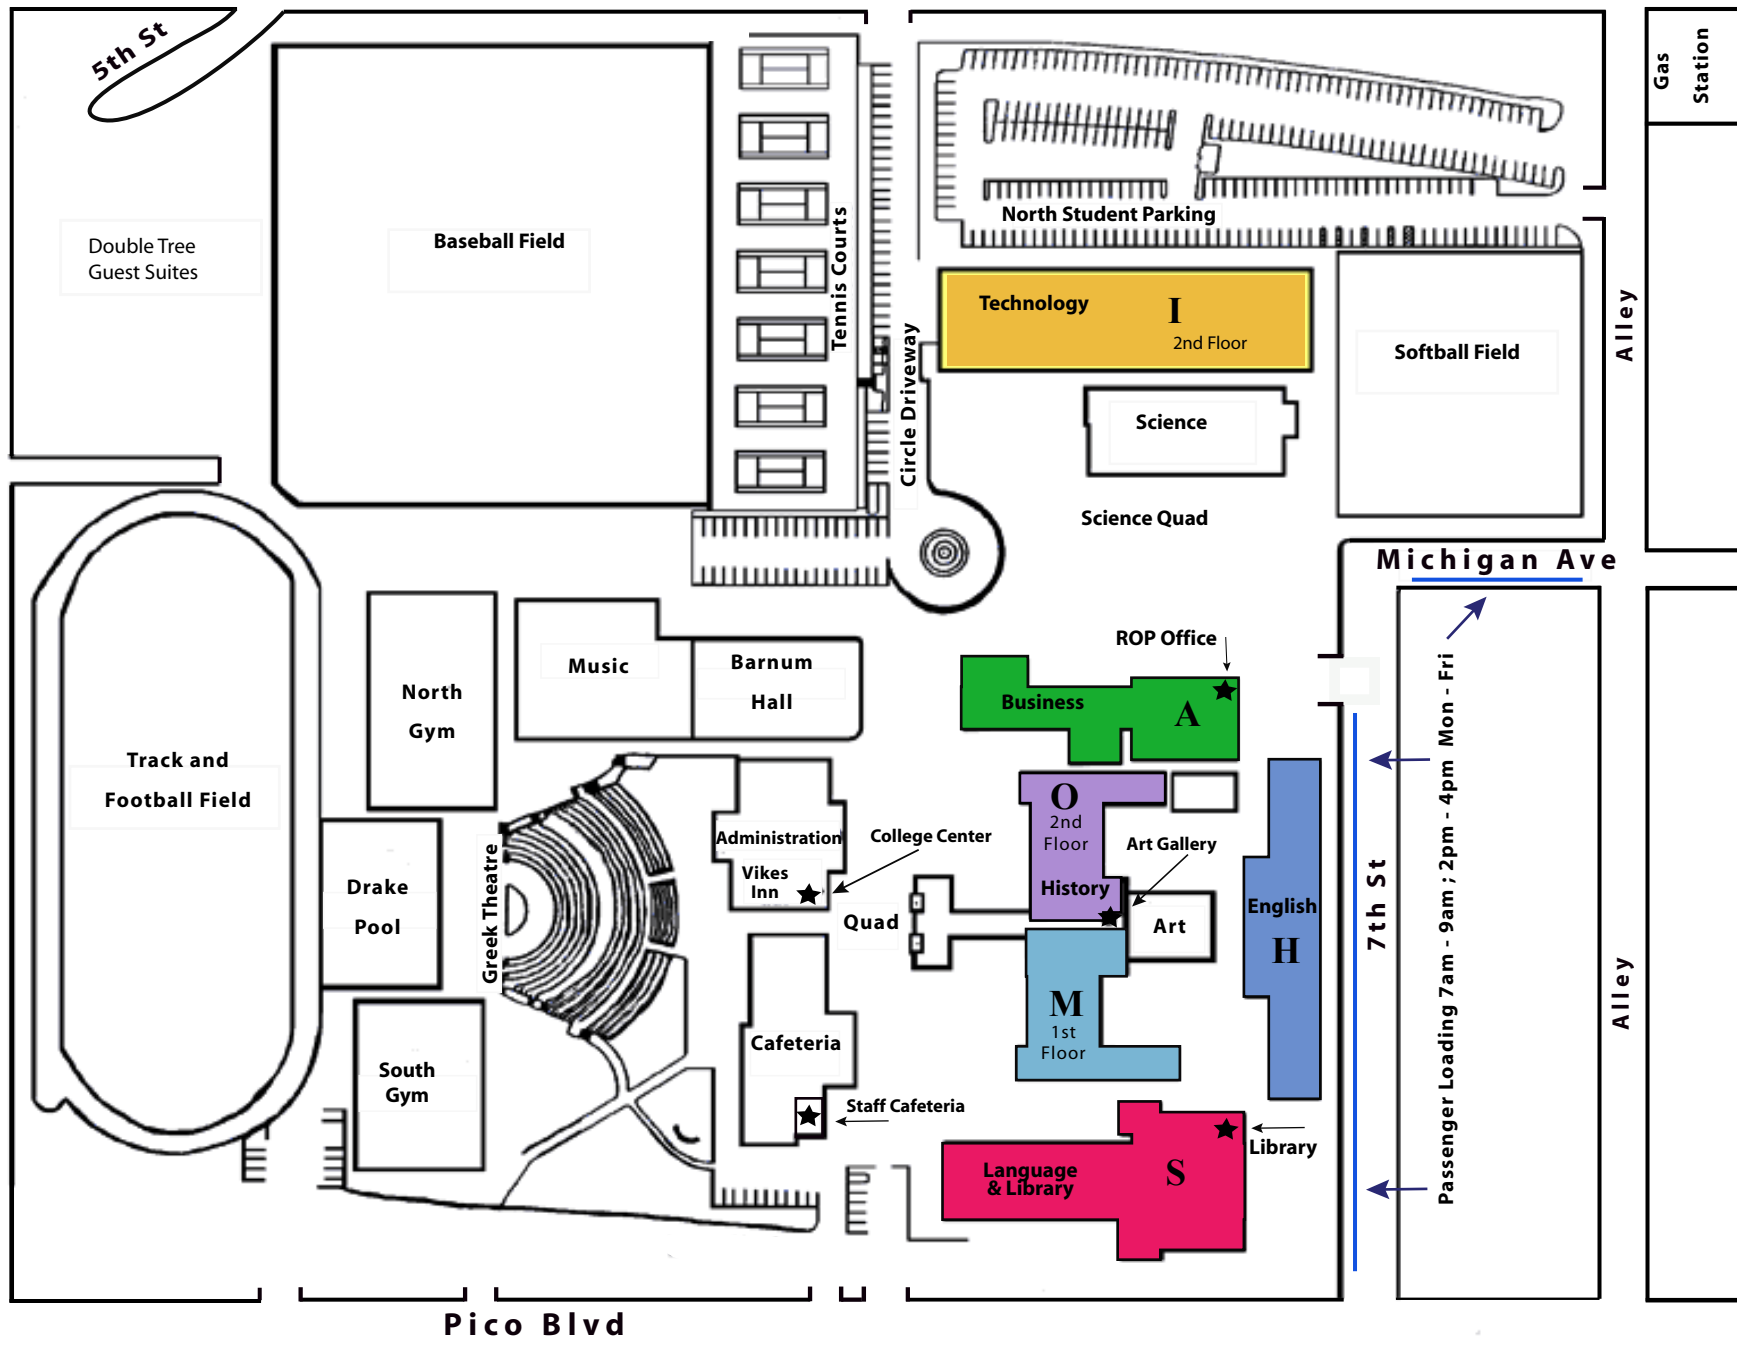

Santa Monica Freeway

Passenger Loading 7am - 9am ; 2pm - 4pm Mon - Fri

Olympic Blvd

Gas Station

Alley

Michigan Ave

Passenger Loading 7am - 9am ; 2pm - 4pm Mon - Fri

Alley

Lincoln Blvd

6th St

Pico Blvd

4th St

5th St

Santa Monica High School
601 Pico Blvd. Santa Monica, CA 90405
(310) 395 - 3204